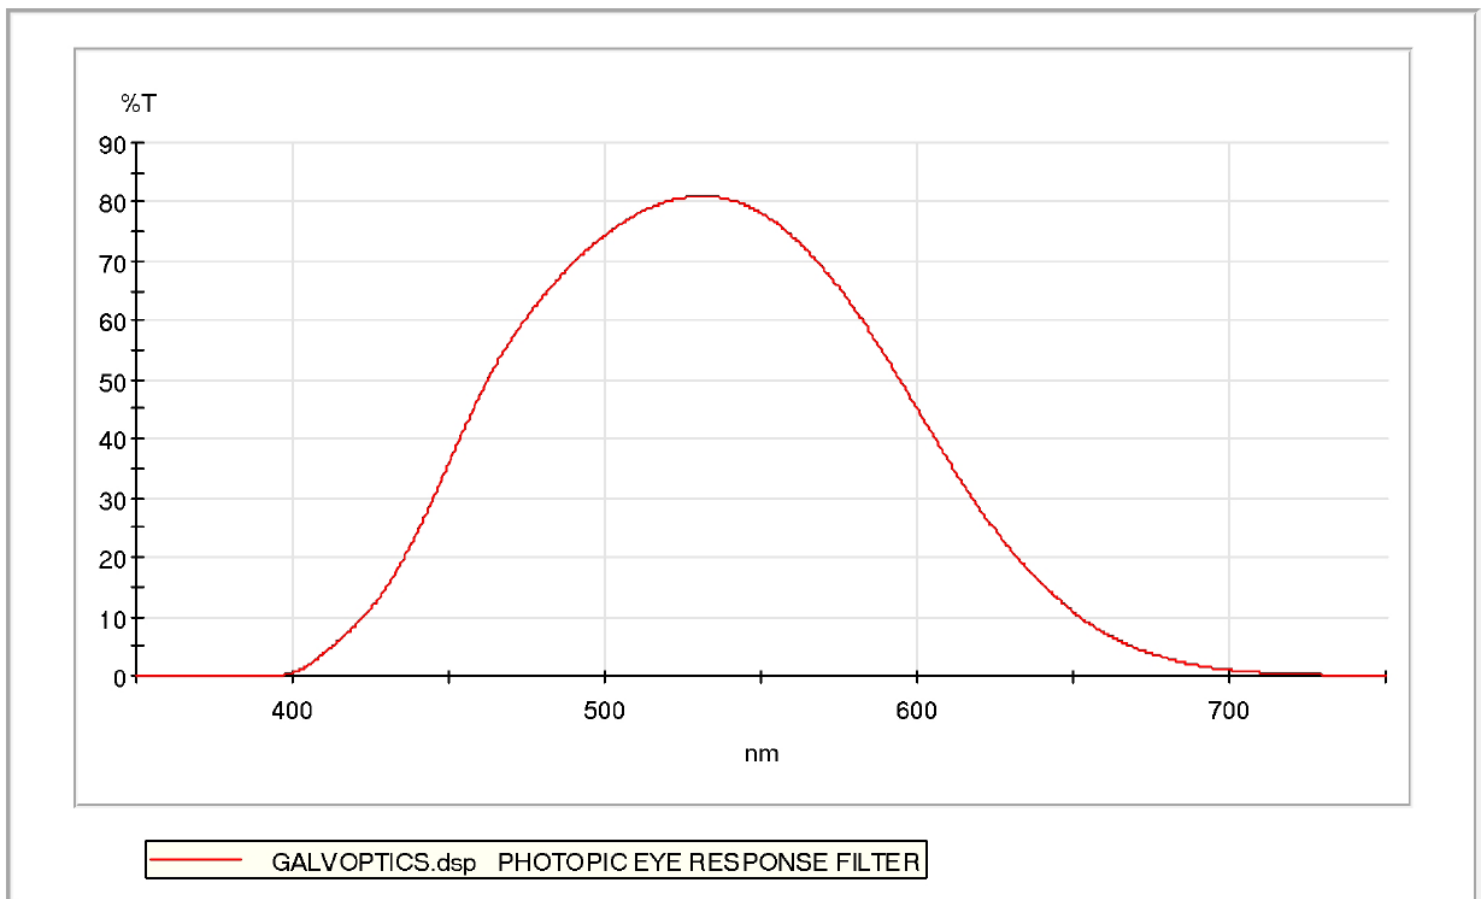

DATA SHEET

| | | | |
|--------------------|----------|-------------|--------------------|
| PART NUMBER | PEF-55.0 | SIZE | 55.0mm DIA MOUNTED |
|--------------------|----------|-------------|--------------------|

This filter is mounted in a 55mm screw in Camera Filter Holder
Other diameter Camera Filters Holders are available on request

| GALVOPTICS.dsp PHOTOPIC EYE RESPONSE FILTER | |
|---|----------|
| 400.0 nm | 0.51 %T |
| 450.0 nm | 35.82 %T |
| 500.0 nm | 74.41 %T |
| 550.0 nm | 78.16 %T |
| 600.0 nm | 45.11 %T |
| 650.0 nm | 10.78 %T |
| 700.0 nm | 1.02 %T |